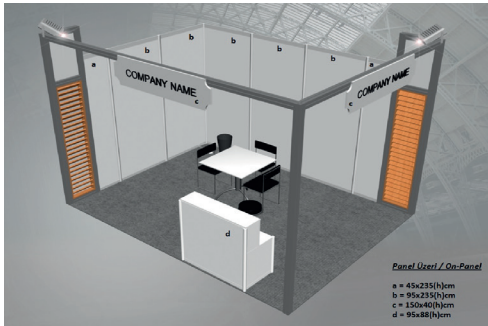

NATURE HOUSES SHOW

Gardenstyle Country Life Exhibition

May 30 - June 1, 2024 • Avrasya Show and Art Center Yenikapı - İstanbul, Türkiye

PARTICIPATION INFORMATION AND APPLICATION FORM

STAND TYPE & STAND SIZE

1 - Floor space only

2024 Floor Space Only:	100 Euro/sqm	For contracts signed until April 15, 2024
2024 Foyer Connected to Main Halls:	100 Euro/sqm	For 2-year contracts signed until April 15, 2024
2024 Open Area-Floor Space Only:	50 Euro/sqm	For contracts signed until April 15, 2024

* **Contract Fee: 100 Euro**

Note: By signing 'Floor space only' contracts, exhibitors have to build their own stand with their own design and have it approved by EKO.

(VAT (20%) will be added)

2- Standard Stand Construction (min. 9 sqm)

2024 Standard Stand Construction:	150 Euro/sqm	For contracts signed until April 15, 2024

* **Contract Fee: 100 Euro**

(VAT (20%) will be added)

* The pictures are for reference only. The actual construction may differ depending on the position and location of the stand..

** The above prices are charged in addition to the raw space prices and VAT (20%) will be added.

*** This form is just for reserving the stand and is not a contract for participation.

Content	up to 30 sqm	over 30 sqm
3 meters height (front and side walls)	√	√
3 meters height (front)	√	√
White wall panels, wooden at finishing	√	√
Fascia (red labels on white)	√	√
Carpet (standard)	√	√
220 Volt/500 watt power socket	√	√
Waste paper basket	1 piece	1 piece
Table (square, standard, white)	1 piece	2 pieces
Chairs (standard, black)	3 pieces	6 pieces
Spotlights	2 pieces	4 pieces
Information desk (lockable)	1 piece	2 pieces
Bar Stool (black)	1 piece	2 pieces
Electricity Connection	2 kw	2 kw